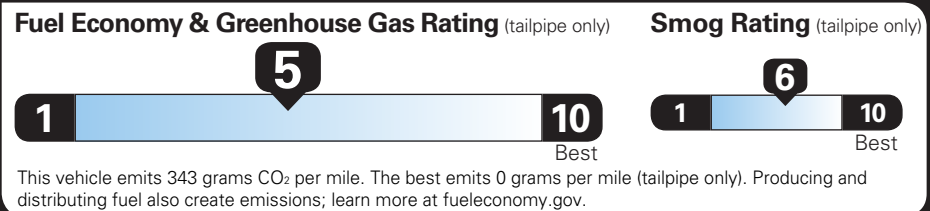

EPA DOT Fuel Economy and Environment

Gasoline Vehicle

Fuel Economy

26 MPG
combined city/hwy

23 MPG
city

32 MPG
highway

3.8 gallons per 100 miles

Compact cars range from 14 to 113 MPG. The best vehicle rates 141 MPGe.

You spend $2,000 more in fuel costs over 5 years compared to the average new vehicle.

Annual fuel cost $1,900